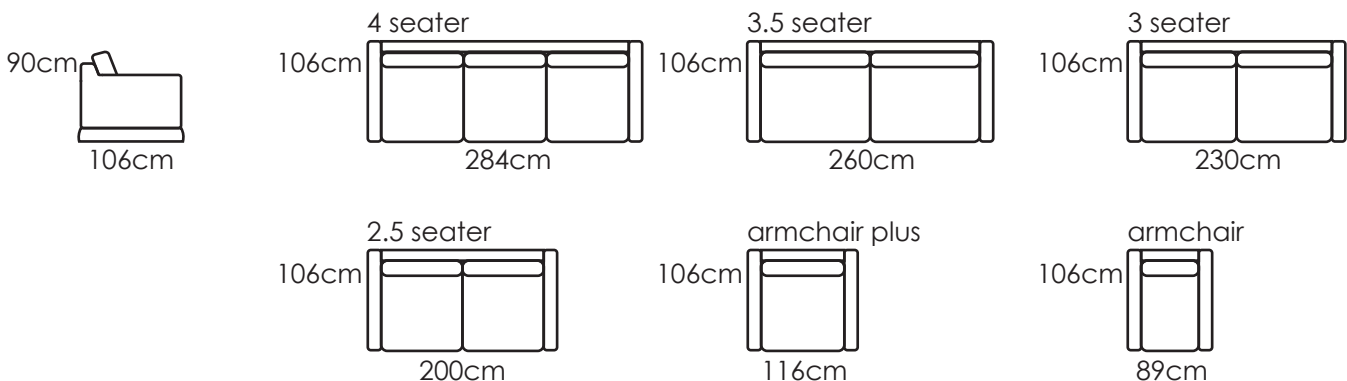

Sherman loose cover

Information

The Sherman is a comfortable family room favourite boasting deep seats and generous feather-wrap comfort. Also available in fixed cover.

Made to order, the range includes sofas, armchairs and ottomans.

Dimensions

Sofas and Armchairs

Sherman loose cover

Dimensions

Ottomans

Modular range